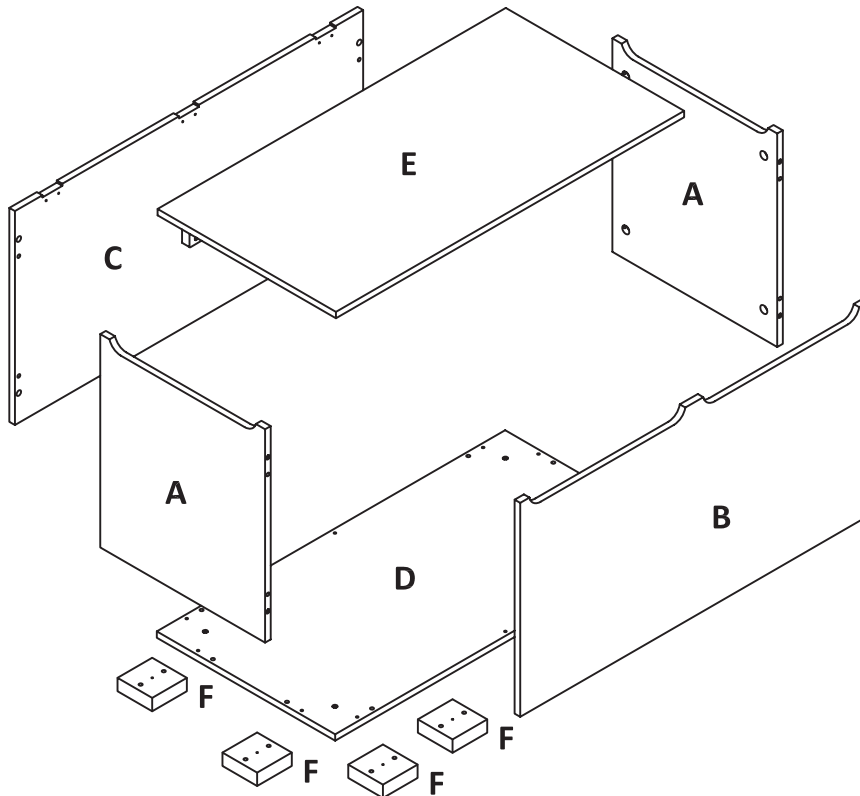

iz!bul

COFFRE JOUETS BLANC TOYS BOX

À monter par deux adultes.
For assembly by two adults.

Non fourni.
No included.

G x 8
L 35mm

H x 8

I x 14
L 32mm

J x 4
L 16mm

K x 12
L 12mm

L x 24
L 25mm

M x 3

N x 2

O x 1

1

2

3